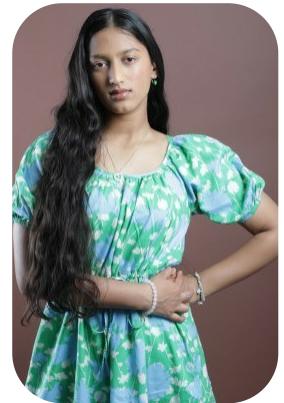

Annaita Talreja

Age: 11-15	Height: 5ft5inch	Eye Colour: Brown	Accent: London
Gender:F	Weight: 52kg	Waist: 32	Bust: 32
Location: London	Shoe Size: 6.5	Hips: 34	
Drives: No	Hair Color: Black		

Talents
TEEN MODELS