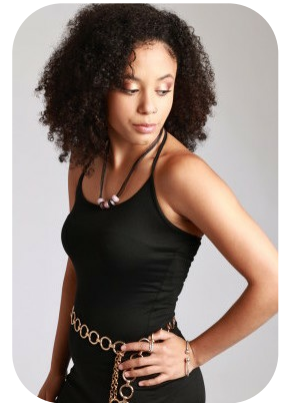

Annanicea Balwah

Age: 16-20	Height: 5ft1inch	Eye Colour: Brown	Accent: London
Gender:F	Weight: 51kg	Waist: 63	
Location: London	Shoe Size: 4	Bust: 32B	
Drives: No	Hair Color: Brunette	Hips: 92	

Talents
COMMERCIAL MODELS, EXTRAS