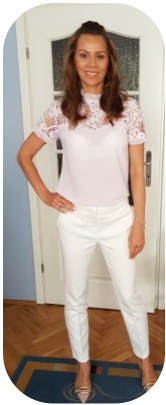

# Anna Sinska

Age: 51-60	Height: 5ft7inch	Eye Colour: Green	Accent: East Euro
Gender:F	Weight: 58kg	Waist: 70cm	
Location: London	Shoe Size: 5	Bust: 88cm	
Drives: Yes	Hair Color: Brunette	Hips: 90cm	

Talents  
MATURE MODELS, EXTRAS, ATHLETES

### Additional Talents:

BIKE - SWIM - SKI - ICESKATE

400 & 200M RUNNER - 15 YEARS

FOR ANY INQUIRIES PLEASE CONTACT US

0207 834 66 60 - Office

[www.fusionmng.com](http://www.fusionmng.com)

[cast@fusionmng.com](mailto:cast@fusionmng.com)