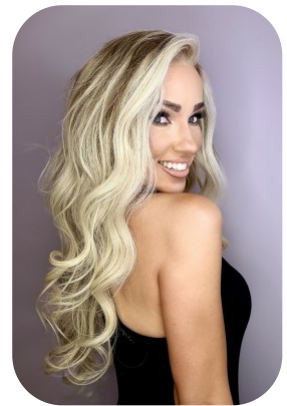

Additional Talents:

BIKE - SWIM - ROLLERBLADE - ROLLERSKATE - HORSERIDE - SKI - ICESKATE - CLIMB