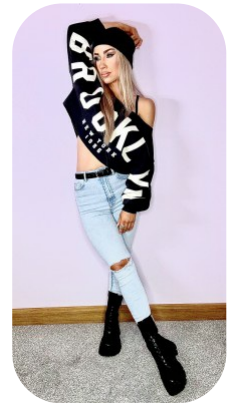

Additional Talents:

BIKE - SWIM - ROLLERBLADE - ROLLERSKATE - HORSERIDE - SKI - ICESKATE - CLIMB