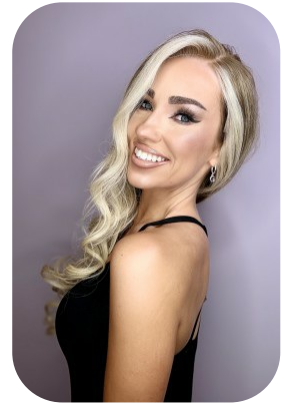

Additional Talents:

BIKE - SWIM - ROLLERBLADE - ROLLERSKATE - HORSERIDE - SKI - ICESKATE - CLIMB