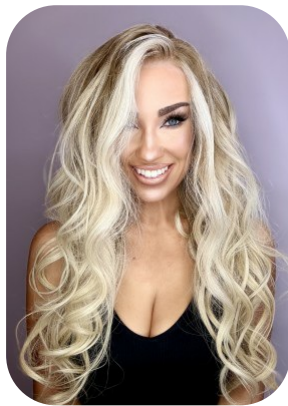

Additional Talents:

BIKE - SWIM - ROLLERBLADE - ROLLERSKATE - HORSERIDE - SKI - ICESKATE - CLIMB