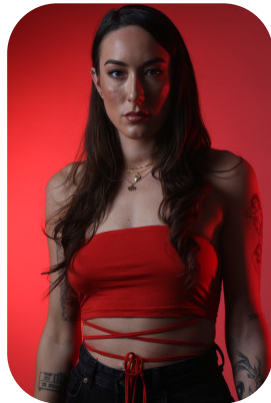

# Anna Wells

Trainings: 3

Age: 25-30	Height: 5ft11inch	Eye Colour: Hazel	Accent: London
Gender:F	Weight: 70kg	Waist: 26	Bust: 34
Location: London	Shoe Size: 8.UK	Hips: 40	
Drives: Yes	Hair Color: Brunette		

## Talents

ALTERNATIVE MODELS, COMMERCIAL MODELS

Additional Talents:

SWIM BIKE

MAKE UP ARTIST

[Anna Wells Profile](#)

All Rights Reserved by [Fusion Management](#) © 2018

Trainings: