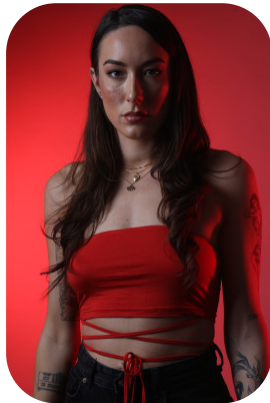

# Anna Wells

Trainings: 3

Age: 25-30	Height: 5ft11inch	Eye Colour: Hazel	Accent: London
Gender:F	Weight: 70kg	Waist: 26	Bust: 34
Location: London	Shoe Size: 8.UK	Hips: 40	
Drives: Yes	Hair Color: Brunette		

## Talents

ALTERNATIVE MODELS, COMMERCIAL MODELS

Additional Talents:

SWIM BIKE

MAKE UP ARTIST

[Anna Wells Profile](#)

All Rights Reserved by [Fusion Management](#) © 2018

Trainings: