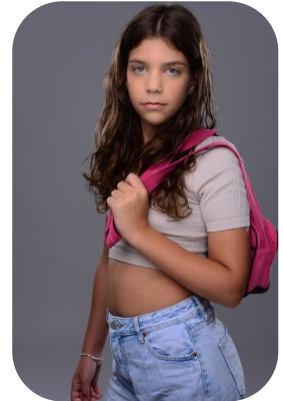

# Anna Zima

Age: 11-15

Height:

Eye Colour:

Accent:

Gender:F

5ft4inch

Green

Other

Location:

Weight:

Britain

54kg

North

Shoe Size:

Drives: No

6

Hair Color:

Brunette

Talents

CHILD MODELLING

Additional Talents:

BIKE SWIM

FOR ANY INQUIRIES PLEASE CONTACT US