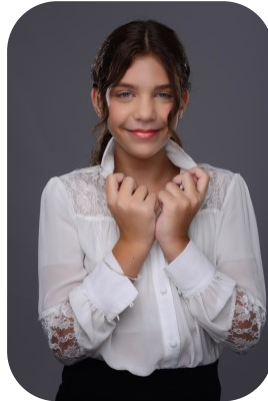

Additional Talents:

BIKE SWIM