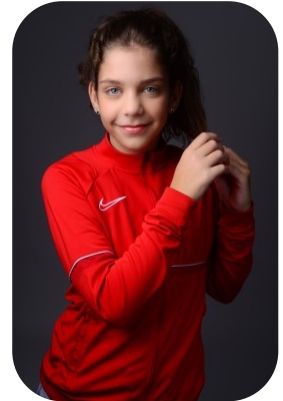

# Anna Zima

Age: 11-15

Height:

Eye Colour:

Accent:

Gender:F

5ft4inch

Green

Other

Location:

Weight:

Britain

54kg

North

Shoe Size:

Drives: No

6

Hair Color:

Brunette

Talents

CHILD MODELLING

Additional Talents:

BIKE SWIM

FOR ANY INQUIRIES PLEASE CONTACT US