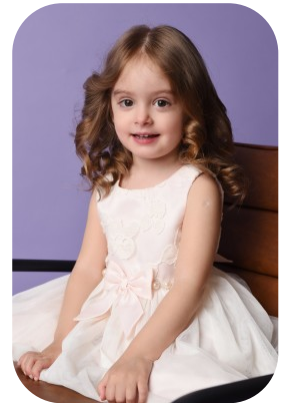

Annelise Luca

Age: 0-5	Height: 3ft1inch	Eye Colour: Brown	Accent: Northern
Gender:F	Weight: 13kg	Waist: 46	Bust: 48
Location: Britain North	Shoe Size: 6	Hips: 49	
Drives: No	Hair Color: Brunette		

Talents
CHILD MODELLING, EXTRAS