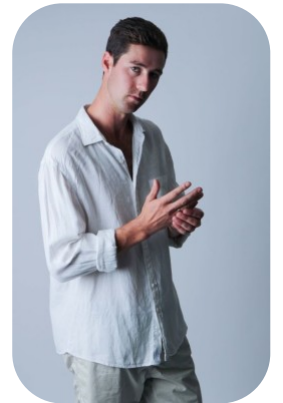

Anthony O'Connell

Age: 25-30	Height: 6ft5inch	Eye Colour: Hazel	Accent: Australian
Gender: M	Weight: 85kg	Waist: 34	Bust: 40
Location: London	Shoe Size: 11		
Drives: Yes	Hair Color: Brunette		

Talents
COMMERCIAL MODELS, EXTRAS, MUSICIANS