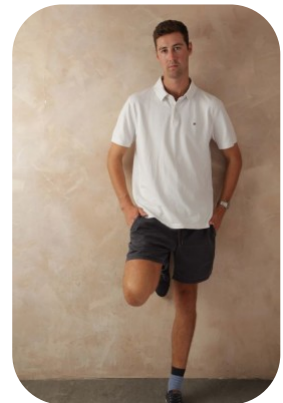

Anthony O'Connell

Age: 25-30	Height: 6ft5inch	Eye Colour: Hazel	Accent: Australian
Gender: M	Weight: 85kg	Waist: 34	Bust: 40
Location: London	Shoe Size: 11		
Drives: Yes	Hair Color: Brunette		

Talents
COMMERCIAL MODELS, EXTRAS, MUSICIANS