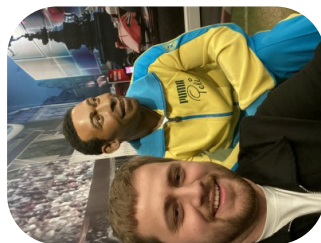

Antony Carter

Age: 31-40	Height: 5ft9inch	Eye Colour: Blue	Accent: London
Gender: M	Weight: 105kg	Waist: 38	Bust: 47
Location: London	Shoe Size: 8.UK	Hips: 44	
Drives: No	Hair Color: Blonde		

Talents
COMMERCIAL MODELS, EXTRAS