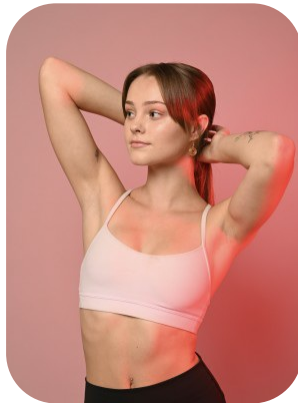

Anushke V

Age: 16-20	Height: 5ft4inch	Eye Colour: Blue	Accent: Other
Gender:F	Weight: 53kg	Waist: 26	
Location: London	Shoe Size: 6	Bust: 32	
Drives: Yes	Hair Color: Brunette	Hips: 35	

Talents
COMMERCIAL MODELS, EXTRAS, SPECIALITY