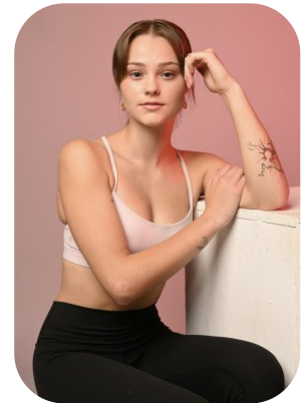

Anushke V

Age: 16-20	Height: 5ft4inch	Eye Colour: Blue	Accent: Other
Gender:F	Weight: 53kg	Waist: 26	
Location: London	Shoe Size: 6	Bust: 32	
Drives: Yes	Hair Color: Brunette	Hips: 35	

Talents
COMMERCIAL MODELS, EXTRAS, SPECIALITY