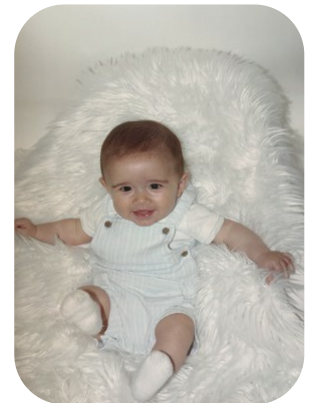

Archie Taylor

Age: 0-5

Height:

Eye Colour:

Accent:

Gender:M

3ft0inch

Brown

London

Location:

Weight:

London

10kg

Drives: Yes

Shoe Size:

2

Hair Color:

Brunette

Talents

CHILD MODELLING, EXTRAS

FOR ANY INQUIRIES PLEASE CONTACT US