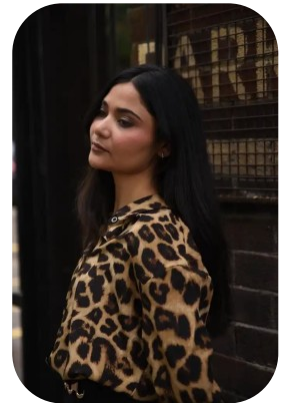

# Areej Khan

Age: 21-24	Height: 5ft4inch	Eye Colour: Brown	Accent: Northern
Gender:F	Weight: 54kg	Waist: 28	
Location: Britain North	Shoe Size: 5	Bust: 32	
Drives: No	Hair Color: Black	Hips: 36	

Talents  
COMMERCIAL MODELS, EXTRAS