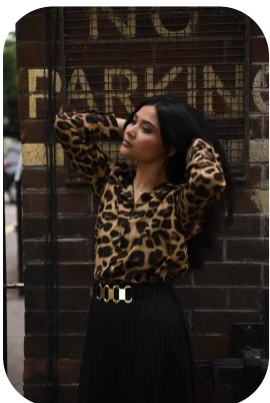

# Areej Khan

Age: 21-24	Height: 5ft4inch	Eye Colour: Brown	Accent: Northern
Gender:F	Weight: 54kg	Waist: 28	
Location: Britain North	Shoe Size: 5	Bust: 32	
Drives: No	Hair Color: Black	Hips: 36	

Talents  
COMMERCIAL MODELS, EXTRAS