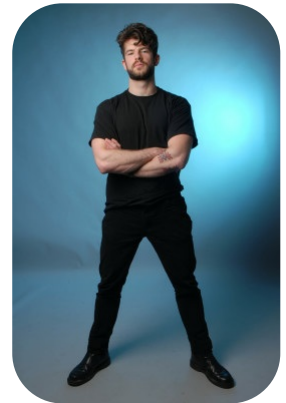

Additional Talents:
BIKE - SWIM - CLIMB
RUN, FOOTBALL, TENNIS