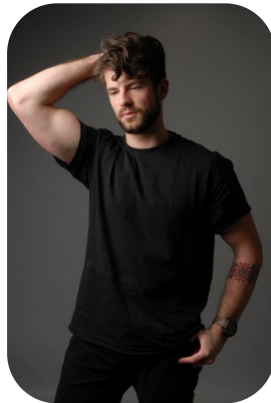

Additional Talents:
BIKE - SWIM - CLIMB
RUN, FOOTBALL, TENNIS