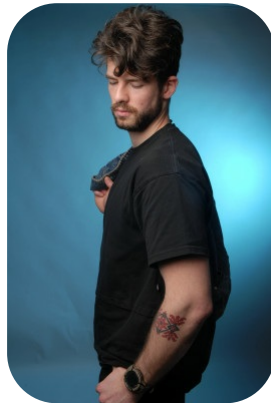

Additional Talents:
BIKE - SWIM - CLIMB
RUN, FOOTBALL, TENNIS