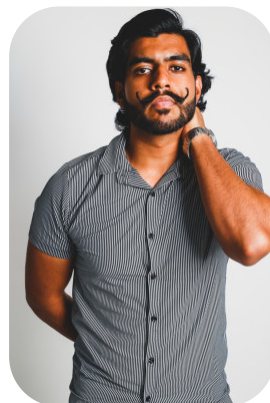

Ashish Singh

Age: 21-24	Height: 6ft0inch	Eye Colour: Black	Accent: South Asian
Gender:M	Weight: 85kg	Waist: 32	Bust: 38
Location: Britain North	Shoe Size: 11	Hips: 38	
Drives: No	Hair Color: Black		

Talents
COMMERCIAL MODELS, EXTRAS