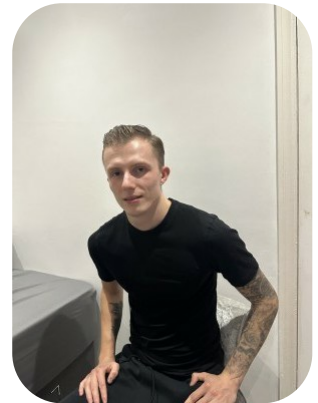

Ashley Hudson

Age: 21-24	Height: 5ft8inch	Eye Colour: Blue	Accent: London
Gender: M	Weight: 60kg	Waist: 74cm	
Location: London	Shoe Size: 7.5	Bust: 85cm	
Drives: Yes	Hair Color: Blonde	Hips: 90cm	

Talents
COMMERCIAL MODELS