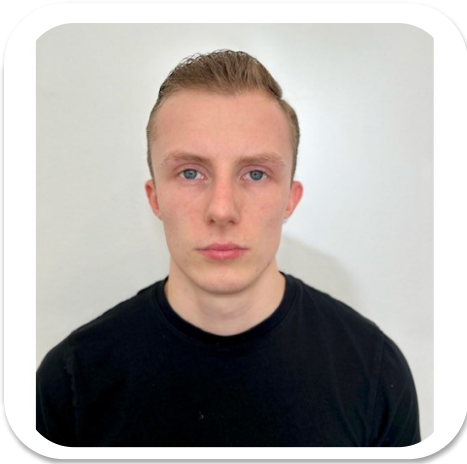

Ashley Hudson

Age: 21-24	Height: 5ft8inch	Eye Colour: Blue	Accent: London
Gender: M	Weight: 60kg	Waist: 74cm	
Location: London	Shoe Size: 7.5	Bust: 85cm	
Drives: Yes	Hair Color: Blonde	Hips: 90cm	

Talents
COMMERCIAL MODELS