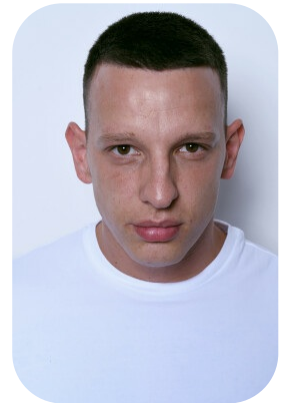

# Ashley Moore

Age: 25-30	Height: 6ft2inch	Eye Colour: Brown	Accent: British Northern
Gender: M	Weight: 95kg	Waist: 34	
Location: Britain North	Hair Color: Brunette	Bust: 44	Hips: 37
Drives: No			

Talents  
 COMMERCIAL MODELS, FITNESS MODELS,  
 EXTRAS, ATHLETES