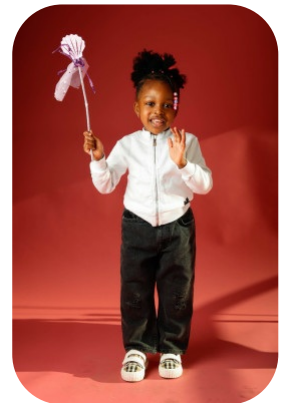

Atarah F

Age: 0-5	Height: 3ft1inch	Eye Colour: Brown	Accent: London
Gender:F	Weight: 16kg		
Location: London	Shoe Size: 8.UK		
Drives: No	Hair Color: Black		

Talents
CHILD MODELLING

Additional Talents:
DANCE - BALLET