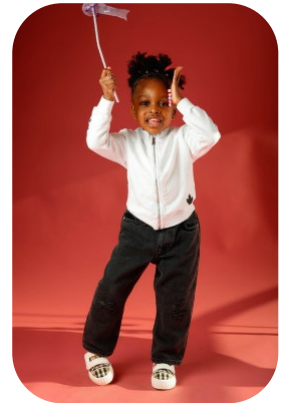

Atarah F

Age: 0-5	Height: 3ft1inch	Eye Colour: Brown	Accent: London
Gender:F	Weight: 16kg		
Location: London	Shoe Size: 8.UK		
Drives: No	Hair Color: Black		

Talents
CHILD MODELLING

Additional Talents:
DANCE - BALLET