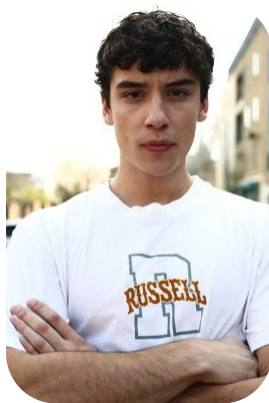

Azim Sabic

Age: 25-30	Height: 6ft3inch	Eye Colour: Brown	Accent: London
Gender: M	Weight: 89kg	Waist: 32	Bust: 42
Location: London	Shoe Size: 11.5	Hips: 34	
Drives: Yes	Hair Color: Brunette		

Talents
COMMERCIAL MODELS, EXTRAS