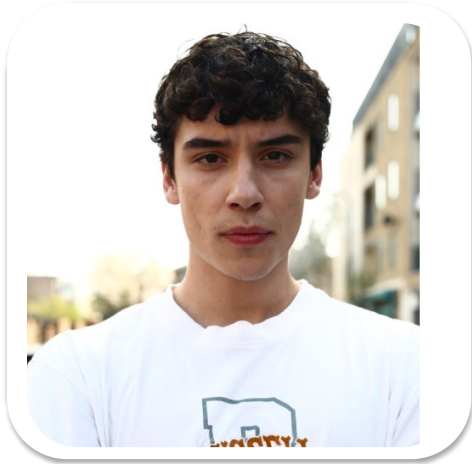

Azim Sabic

Age: 25-30	Height: 6ft3inch	Eye Colour: Brown	Accent: London
Gender: M	Weight: 89kg	Waist: 32	Bust: 42
Location: London	Shoe Size: 11.5	Hips: 34	
Drives: Yes	Hair Color: Brunette		

Talents
COMMERCIAL MODELS, EXTRAS