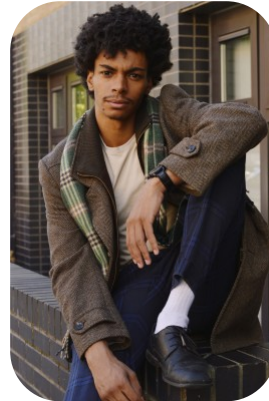

Aziz Fallah

Videos: 1

Age: 25-30	Height: 6ft0inch	Eye Colour: Black	Accent: London
Gender: M	Weight: 66kg	Waist: 28	Bust: 36
Location: London	Shoe Size: 9	Hair Color: Black	
Drives: No			

Talents

COMMERCIAL MODELS, EXTRAS, SPECIALITY