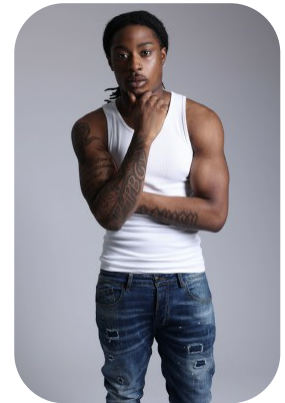

Babatunde Famuyiwa

Age: 21-24	Height: 5ft10inch	Eye Colour: Black	Accent: London
Gender:M	Weight: 80kg	Waist: 30	Bust: 38
Location: London	Shoe Size: 9	Hips: 34	
Drives: Yes	Hair Color: Black		

Talents
COMMERCIAL MODELS, EXTRAS