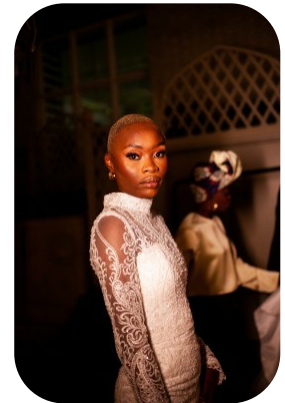

# Babela

Credits: 1 Trainings: 1

Age: 25-30	Height: 5ft7inch	Eye Colour: Brown	Accent: Other
Gender:F	Weight: 58kg	Waist: 25	
Location: London	Shoe Size: 7	Bust: 33	
Drives: No	Hair Color: Black	Hips: 37	

Talents  
COMMERCIAL MODELS, HIGH FASHION

Additional Talents:  
GYM FITNESS YOGA PILATES

Credits:

Years of Production	Production Name	Role
2023	London Fashion Week	Walking down the runway

Trainings:

Catwalk	The Queens Factory
---------	--------------------