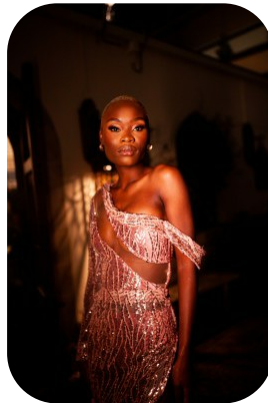

# Babela

Credits: 1 Trainings: 1

Age: 25-30	Height: 5ft7inch	Eye Colour: Brown	Accent: Other
Gender:F	Weight: 58kg	Waist: 25	
Location: London	Shoe Size: 7	Bust: 33	
Drives: No	Hair Color: Black	Hips: 37	

Talents  
COMMERCIAL MODELS, HIGH FASHION

Additional Talents:  
GYM FITNESS YOGA PILATES

Credits:

Years of Production	Production Name	Role
2023	London Fashion Week	Walking down the runway

Trainings:

Catwalk	The Queens Factory
---------	--------------------