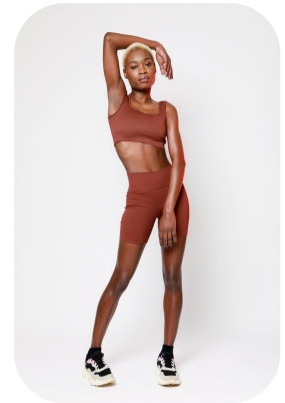

# Babela

Credits: 1 Trainings: 1

Age: 25-30	Height: 5ft7inch	Eye Colour: Brown	Accent: Other
Gender:F	Weight: 58kg	Waist: 25	
Location: London	Shoe Size: 7	Bust: 33	
Drives: No	Hair Color: Black	Hips: 37	

Talents  
COMMERCIAL MODELS, HIGH FASHION

Additional Talents:  
GYM FITNESS YOGA PILATES

Credits:

Years of Production	Production Name	Role
2023	London Fashion Week	Walking down the runway

Trainings:

Catwalk	The Queens Factory
---------	--------------------