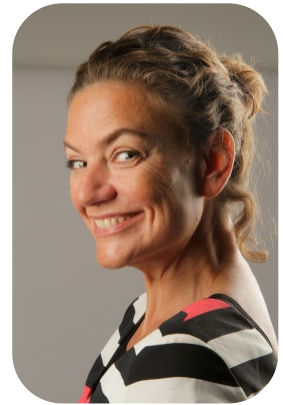

Additional Talents:

YOGA SWIM BIKE SKI GYM FITNESS