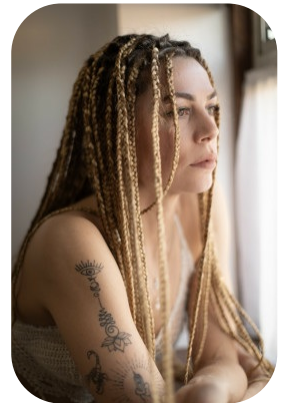

Beatriz Morales

Age: 31-40	Height: 5ft10inch	Eye Colour: Hazel	Accent: Mediterranean
Gender:F	Weight: 58kg	Waist: 62	
Location: London	Shoe Size: 7	Bust: 90	
Drives: Yes	Hair Color: Blonde	Hips: 92	

Talents
 COMMERCIAL MODELS, FITNESS MODELS, NEW
 FACES, EXTRAS, MUSICIANS