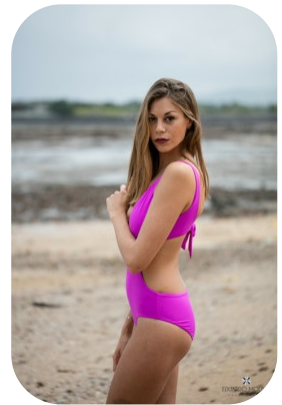

Beatriz Morales

Age: 31-40	Height: 5ft10inch	Eye Colour: Hazel	Accent: Mediterranean
Gender:F	Weight: 58kg	Waist: 62	
Location: London	Shoe Size: 7	Bust: 90	
Drives: Yes	Hair Color: Blonde	Hips: 92	

Talents
 COMMERCIAL MODELS, FITNESS MODELS, NEW
 FACES, EXTRAS, MUSICIANS