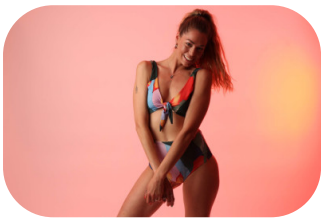

Beatriz Morales

Age: 31-40	Height: 5ft10inch	Eye Colour: Hazel	Accent: Mediterranean
Gender:F	Weight: 58kg	Waist: 62	
Location: London	Shoe Size: 7	Bust: 90	
Drives: Yes	Hair Color: Blonde	Hips: 92	

Talents
 COMMERCIAL MODELS, FITNESS MODELS, NEW
 FACES, EXTRAS, MUSICIANS