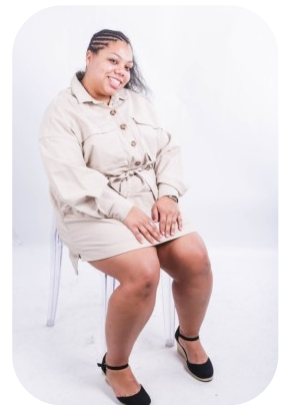

Becki G

Age: 31-40	Height: 5ft2inch	Eye Colour: Brown	Accent: London
Gender:F	Weight: 95kg	Waist: 40	Bust: 36
Location: London	Shoe Size: 6	Hips: 46	
Drives: No	Hair Color: Black		

Talents
COMMERCIAL MODELS, PLUS SIZE, EXTRAS