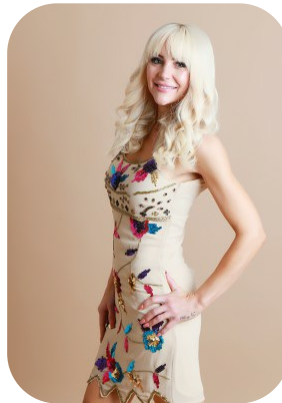

# Becky Parker

Age: 31-40	Height: 5ft3inch	Eye Colour: Green	Accent: London
Gender:F	Weight: 49kg	Waist: 25/26	
Location: Britain North	Shoe Size: 5	Bust: 32D	
Drives: Yes	Hair Color: Blonde	Hips: 28	

Talents  
COMMERCIAL MODELS, EXTRAS, ATHLETES

Additional Talents:

BIKE - SWIM - ROLLERSKATE - YOGA

WATER SKI ( 25 + YEARS), NETBALL (20 YEARS), HORSERIDE ( 3 YEARS ), GYMNASTICS (5

FOR ANY INQUIRIES PLEASE CONTACT US

0207 834 66 60 - Office

[www.fusionmng.com](http://www.fusionmng.com)