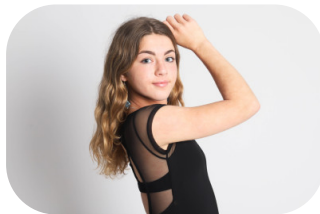

Bee Bijou

Age: 11-15	Height: 5ft3inch	Eye Colour: Blue	Accent: London
Gender:F	Weight: 41kg	Waist: 25	Bust: 30
Location: Britain North	Shoe Size: 5	Hips: 28	
Drives: No	Hair Color: Blonde		

Talents
COMMERCIAL DANCERS, TEEN MODELS, EXTRAS