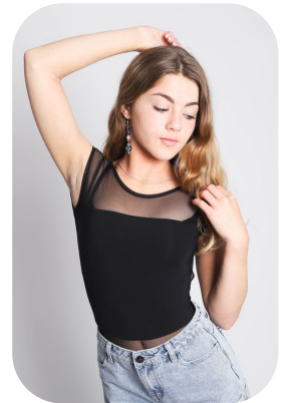

Bee Bijou

Age: 11-15	Height: 5ft3inch	Eye Colour: Blue	Accent: London
Gender:F	Weight: 41kg	Waist: 25	Bust: 30
Location: Britain North	Shoe Size: 5	Hips: 28	
Drives: No	Hair Color: Blonde		

Talents
COMMERCIAL DANCERS, TEEN MODELS, EXTRAS