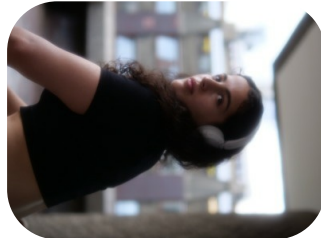

Belinda Erbil

Age: 21-24	Height: 5ft4inch	Eye Colour: Brown	Accent: London
Gender:F	Weight: 63kg	Waist: 28	Bust: 34
Location: London	Shoe Size: 6	Hips: 34	
Drives: No	Hair Color: Brunette		

Talents
COMMERCIAL MODELS, EXTRAS