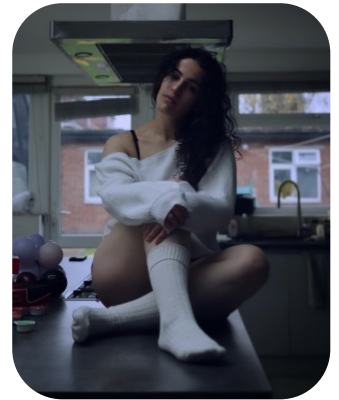

Belinda Erbil

Age: 21-24	Height: 5ft4inch	Eye Colour: Brown	Accent: London
Gender:F	Weight: 63kg	Waist: 28	Bust: 34
Location: London	Shoe Size: 6	Hips: 34	
Drives: No	Hair Color: Brunette		

Talents
COMMERCIAL MODELS, EXTRAS