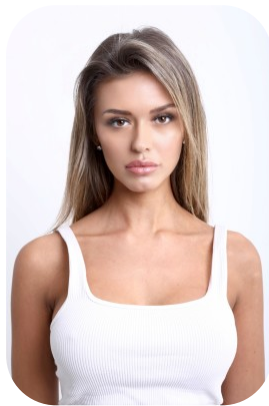

Belle Peck

Trainings: 2

Age: 21-24	Height: 5ft7inch	Eye Colour: Brown	Accent: London
Gender: F	Weight: 50kg	Waist: 24	Bust: 34
Location: London	Shoe Size: 5	Hips: 35	
Drives: Yes	Hair Color: Brunette		

Talents
 COMMERCIAL MODELS, NEW FACES,
 PROFESSIONAL ACTORS, EXTRAS

Additional Talents:

ACCENTS:

American-Southern States, Cockney, Australian, Liverpool

MUSIC & DANCE:

Dance (general)

PERFROMANCE:

Story Telling

SPORTS: