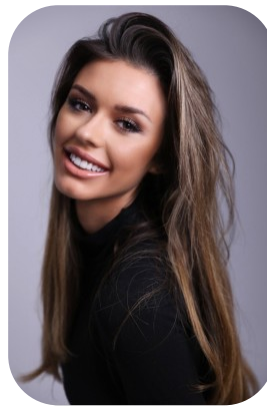

Belle Peck

Trainings: 2

Age: 21-24	Height: 5ft7inch	Eye Colour: Brown	Accent: London
Gender: F	Weight: 50kg	Waist: 24	Bust: 34
Location: London	Shoe Size: 5	Hips: 35	
Drives: Yes	Hair Color: Brunette		

Talents
 COMMERCIAL MODELS, NEW FACES,
 PROFESSIONAL ACTORS, EXTRAS

Additional Talents:

ACCENTS:

American-Southern States, Cockney, Australian, Liverpool

MUSIC & DANCE:

Dance (general)

PERFROMANCE:

Story Telling

SPORTS: