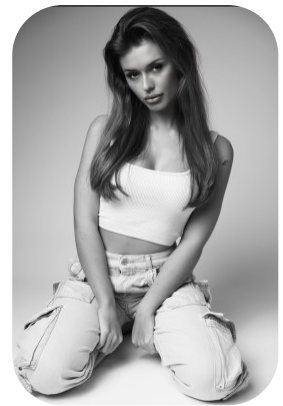

Belle Peck

Trainings: 2

Age: 21-24	Height: 5ft7inch	Eye Colour: Brown	Accent: London
Gender: F	Weight: 50kg	Waist: 24	Bust: 34
Location: London	Shoe Size: 5	Hips: 35	
Drives: Yes	Hair Color: Brunette		

Talents
 COMMERCIAL MODELS, NEW FACES,
 PROFESSIONAL ACTORS, EXTRAS

Additional Talents:

ACCENTS:

American-Southern States, Cockney, Australian, Liverpool

MUSIC & DANCE:

Dance (general)

PERFROMANCE:

Story Telling

SPORTS: