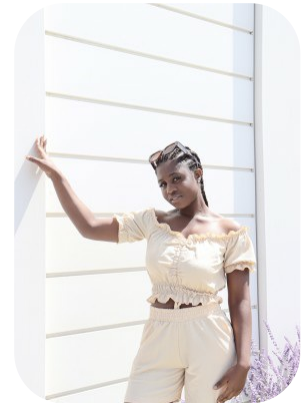

Benedicta Obeng

Age: 21-24	Height: 5ft0inch	Eye Colour: Brown	Accent: London
Gender:F	Weight: 60kg	Waist: 32	Bust: 38
Location: London	Shoe Size: 7	Hips: 40	
Drives: No	Hair Color: Black		

Talents
COMMERCIAL MODELS, EXTRAS