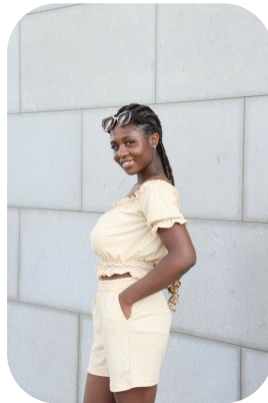

Benedicta Obeng

Age: 21-24	Height: 5ft0inch	Eye Colour: Brown	Accent: London
Gender:F	Weight: 60kg	Waist: 32	Bust: 38
Location: London	Shoe Size: 7	Hips: 40	
Drives: No	Hair Color: Black		

Talents
COMMERCIAL MODELS, EXTRAS