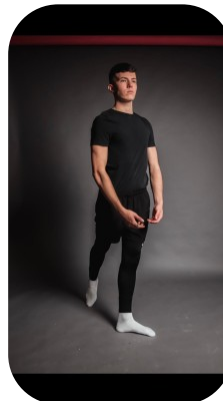

Ben Faulkner

Credits: 2 Trainings: 3 Videos: 3

Age: 21-24	Height: 6ft1inch	Eye Colour: Green	Accent: London
Gender: M	Weight: 67kg	Waist: 32	Bust: 34
Location: London	Shoe Size: 10.5	Hair Color: Brunette	
Drives: Yes			

Talents

COMMERCIAL MODELS, COMMERCIAL DANCERS, NEW FACES, YOUNG PERFORMERS, EXTRAS, ATHLETES

Additional Talents:

FOOTBALL - BASKETBALL - ATHLETICS - CRICKET

DANCE: Street, HipHop, Contemporary, Break Dance, Performing Arts (10+ Years)