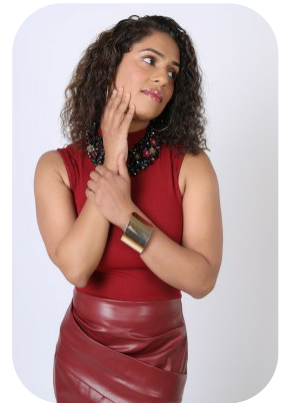

Benitta Cherian

Age: 41-50	Height: 5ft5inch	Eye Colour: Black	Accent: South Asian
Gender:F	Weight: 60kg	Waist: 29	
Location: London	Shoe Size: 5	Bust: 36	
Drives: Yes	Hair Color: Brunette	Hips: 38	

Talents
MATURE MODELS