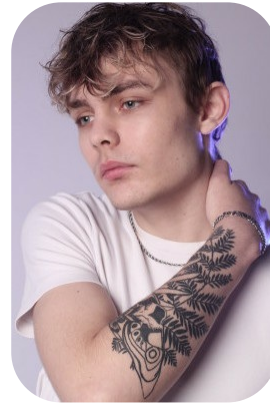

# Benjamin Laxton

Age: 16-20	Height: 6ft2inch	Eye Colour: Blue	Accent: London
Gender: M	Weight: 67kg	Waist: 29	Bust: 33
Location: London	Shoe Size: 10	Hips: 36	
Drives: Yes	Hair Color: Blonde		

Talents  
ALTERNATIVE MODELS, COMMERCIAL MODELS,  
HIGH FASHION