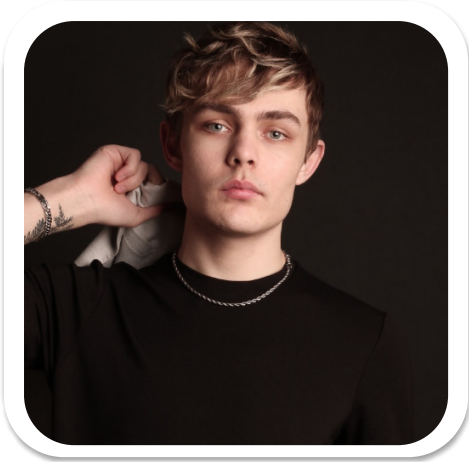

# Benjamin Laxton

Age: 16-20	Height: 6ft2inch	Eye Colour: Blue	Accent: London
Gender: M	Weight: 67kg	Waist: 29	Bust: 33
Location: London	Shoe Size: 10	Hips: 36	
Drives: Yes	Hair Color: Blonde		

Talents  
ALTERNATIVE MODELS, COMMERCIAL MODELS,  
HIGH FASHION