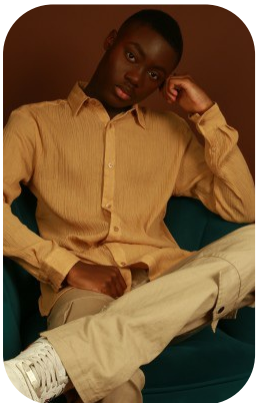

Additional Talents:
BIKE ATHLETICS SING