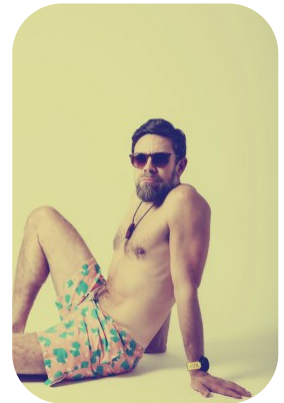

Additional Talents:

SWIM BIKE SAILING CRICKET CROSSFIT GYM FITNESS SCUBADIVE HORSE RIDE JIUJITSU