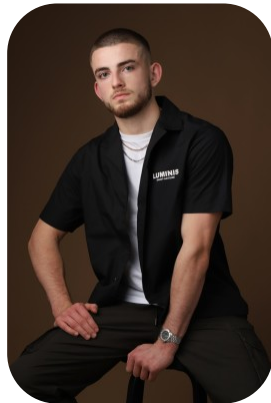

# Ben Kellock

Videos: 3

Age: 16-20	Height: 6ft1inch	Eye Colour: Blue	Accent: Northern
Gender:M	Weight: 80kg	Waist: 32	Bust: 41
Location: Britain North	Shoe Size: 9	Hips: 35	
Drives: No	Hair Color: Blonde		

Talents  
 COMMERCIAL MODELS, FITNESS MODELS,  
 ATHLETES

Additional Talents:  
 SWIM BIKE GYM FITNESS

FOR ANY INQUIRIES PLEASE CONTACT US

0207 834 66 60 - Office

[www.fusionmng.com](http://www.fusionmng.com)