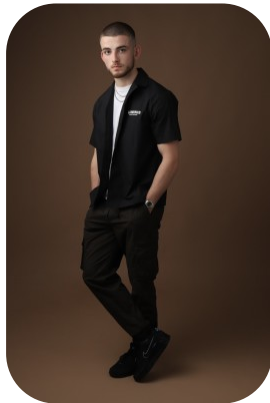

Additional Talents:
SWIM BIKE GYM FITNESS