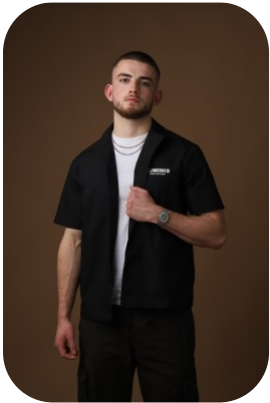

Additional Talents:
SWIM BIKE GYM FITNESS