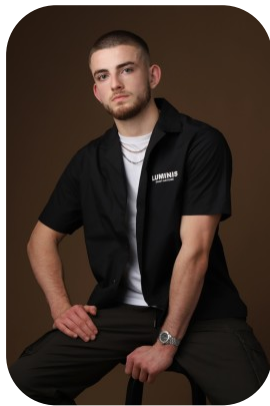

# Ben Kellock

Videos: 3

Age: 16-20	Height: 6ft1inch	Eye Colour: Blue	Accent: Northern
Gender:M	Weight: 80kg	Waist: 32	Bust: 41
Location: Britain North	Shoe Size: 9	Hips: 35	
Drives: No	Hair Color: Blonde		

Talents  
 COMMERCIAL MODELS, FITNESS MODELS,  
 ATHLETES

Additional Talents:  
 SWIM BIKE GYM FITNESS

FOR ANY INQUIRIES PLEASE CONTACT US

0207 834 66 60 - Office

[www.fusionmng.com](http://www.fusionmng.com)