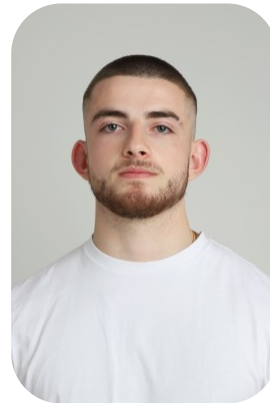

Additional Talents:
SWIM BIKE GYM FITNESS