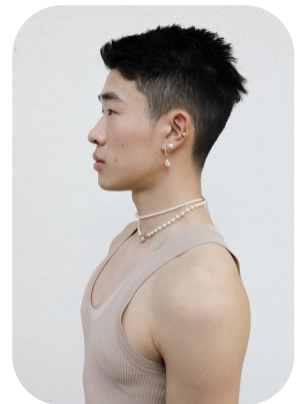

Additional Talents:
SWIM BIKE ICESKATE TABLE TENNIS
COMMERCIAL HEELS HIP HOP
GOGO DANCING

Trainings: