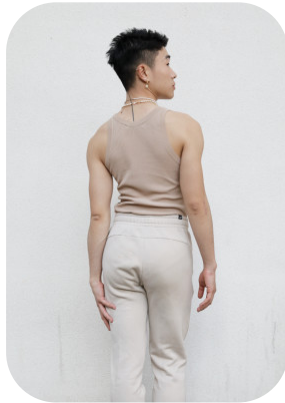

Additional Talents:
SWIM BIKE ICESKATE TABLE TENNIS
COMMERCIAL HEELS HIP HOP
GOGO DANCING

Trainings: