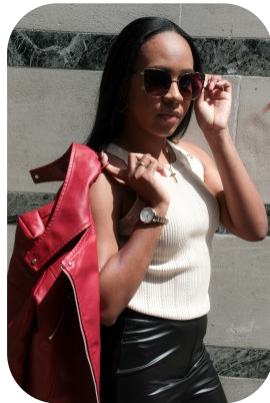

Bernadette Tennant

Credits: 2

Age: 25-30	Height: 5ft3inch	Eye Colour: Black	Accent: London
Gender:F	Weight: 55kg	Waist: 30	Bust: 34
Location: London	Shoe Size: 5	Hips: 37	
Drives: Yes	Hair Color: Black		

Talents
COMMERCIAL MODELS, EXTRAS

Additional Talents:

BIKE

GYM FITNESS - 7 MONTHS

YOGA- 1 MONTH

Credits:

Years of Production	Production Name	Role
2022	National Lottery	Passenger on a train
2022	Klea Ceka	Class room student