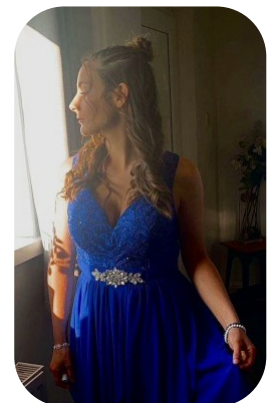

Additional Talents:

BIKE -SWIM

PIANO - 5 YEARS