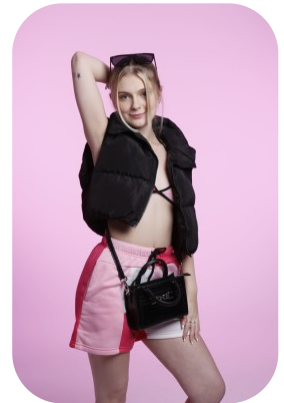

Bethany Meacham

Age: 16-20	Height: 5ft5inch	Eye Colour: Blue	Accent: Northern
Gender:F	Weight: 56kg	Waist: 24"	Bust: 33"
Location: London	Shoe Size: 4	Hips: 39"	
Drives: No	Hair Color: Blonde		

Talents
COMMERCIAL MODELS, EXTRAS