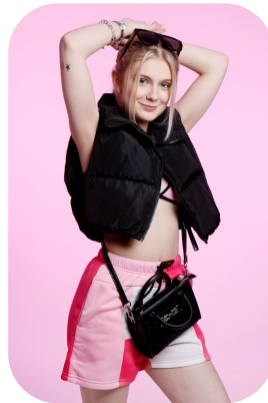

Bethany Meacham

Age: 16-20	Height: 5ft5inch	Eye Colour: Blue	Accent: Northern
Gender:F	Weight: 56kg	Waist: 24"	Bust: 33"
Location: London	Shoe Size: 4	Hips: 39"	
Drives: No	Hair Color: Blonde		

Talents
COMMERCIAL MODELS, EXTRAS