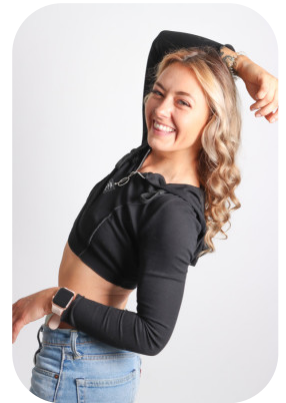

Additional Talents:

BIKE - SWIM - ROLLERSKATE - HORSERIDE - CLIMB

FITNESS MODELLING - 3 YEARS

BODY BUILDING, BIKINI MODELLING

CHEERLEADING - 5 YEARS

FOR ANY INQUIRIES PLEASE CONTACT US

0207 834 66 60 - Office

www.fusionmng.com

[Bexi Kilgariff Profile](#)

All Rights Reserved by [Fusion Management](#) © 2018