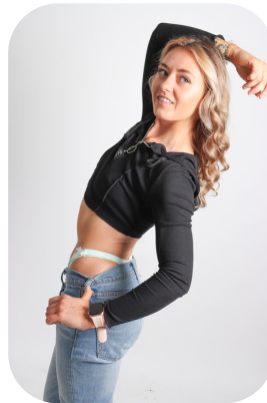

Additional Talents:

BIKE - SWIM - ROLLERSKATE - HORSERIDE - CLIMB

FITNESS MODELLING - 3 YEARS

BODY BUILDING, BIKINI MODELLING

CHEERLEADING - 5 YEARS

FOR ANY INQUIRIES PLEASE CONTACT US

0207 834 66 60 - Office

www.fusionmng.com

[Bexi Kilgariff Profile](#)

All Rights Reserved by [Fusion Management](#) © 2018