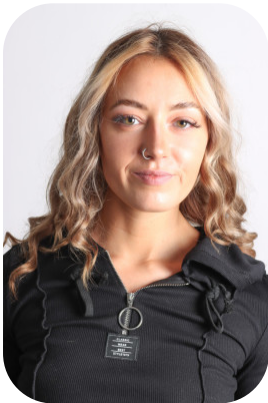

Additional Talents:

BIKE - SWIM - ROLLERSKATE - HORSERIDE - CLIMB

FITNESS MODELLING - 3 YEARS

BODY BUILDING, BIKINI MODELLING

CHEERLEADING - 5 YEARS

FOR ANY INQUIRIES PLEASE CONTACT US

0207 834 66 60 - Office

www.fusionmng.com

[Bexi Kilgariff Profile](#)

All Rights Reserved by [Fusion Management](#) © 2018