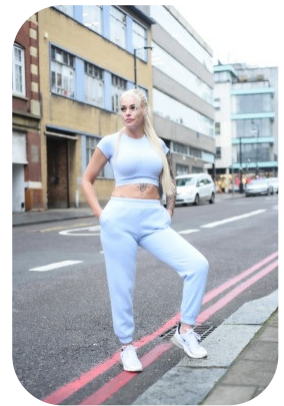

Bexs Carr

Age: 31-40	Height: 5ft6inch	Eye Colour: Blue	Accent: London
Gender:F	Weight: 63kg	Waist: 27	Bust: 35
Location: London	Shoe Size: 5	Hips: 38	
Drives: Yes	Hair Color: Blonde		

Talents
ALTERNATIVE MODELS, COMMERCIAL MODELS,
EXTRAS