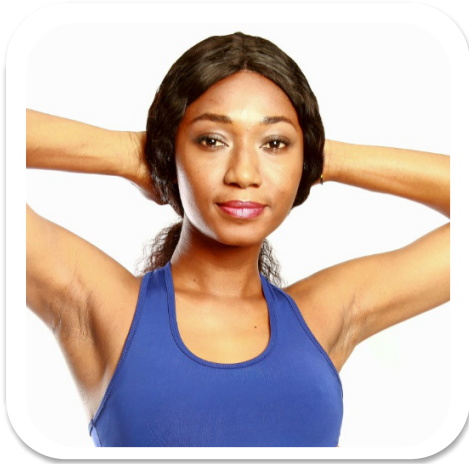

# Bianca Okonkwo

Age: 25-30	Height: 5ft11inch	Eye Colour: Black	Accent: Northern
Gender:F	Weight: 60kg	Waist: 27	Bust: 32
Location: Britain North	Shoe Size: 7	Hips: 37	
Drives: No	Hair Color: Black		

Talents  
COMMERCIAL MODELS, EXTRAS, ATHLETES