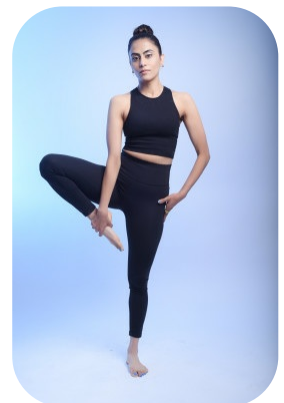

Bijal Chheda-Varma

Age: 41-50	Height: 5ft1inch	Eye Colour: Black	Accent: South Asian
Gender:F	Weight: 45kg	Waist: 25	Bust: 32c
Location: London	Shoe Size: 3	Hips: 34.5	
Drives: Yes	Hair Color: Brunette		

Talents
COMMERCIAL MODELS, COMMERCIAL DANCERS,
NEW FACES

Additional Talents:

DANCE: INDIAN BOLLYWOOD - STREET - CONTEMPORARY

BIKE

SWIM

PSYCHOLOGIST

TV WORK

FOR ANY INQUIRIES PLEASE CONTACT US