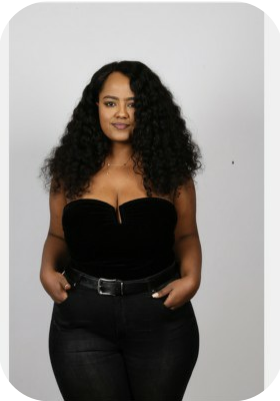

Bilen Ruson

Trainings: 1

Age: 21-24	Height: 5ft4inch	Eye Colour: Brown	Accent: London
Gender:F	Weight: 90kg	Waist: 36	
Location: London	Shoe Size: 6	Bust: 42	
Drives: No	Hair Color: Black	Hips: 46	

Talents
COMMERCIAL MODELS, EXTRAS