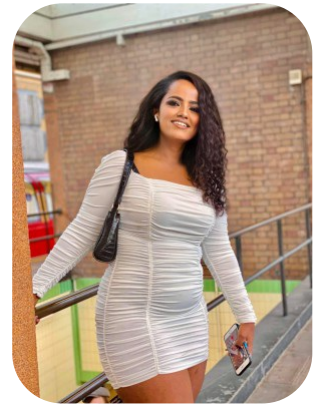

Bilen Ruson

Trainings: 1

Age: 21-24	Height: 5ft4inch	Eye Colour: Brown	Accent: London
Gender:F	Weight: 90kg	Waist: 36	
Location: London	Shoe Size: 6	Bust: 42	
Drives: No	Hair Color: Black	Hips: 46	

Talents
COMMERCIAL MODELS, EXTRAS