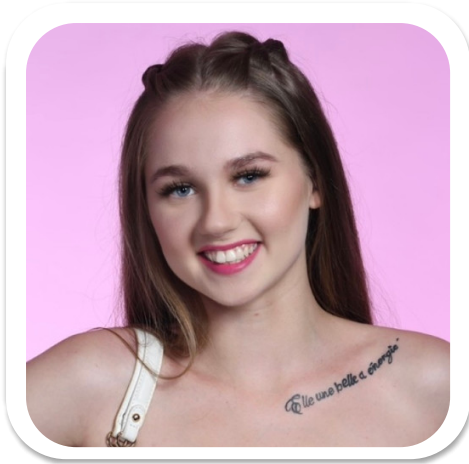

Billie-Rae Cooney

Age: 21-24	Height: 5ft4inch	Eye Colour: Blue	Accent: Northern
Gender:F	Weight: 47kg	Waist: 64.5cm	
Location: Britain North	Shoe Size: 5	Bust: 82.5cm	
Drives: No	Hair Color: Blonde	Hips: 79cm	