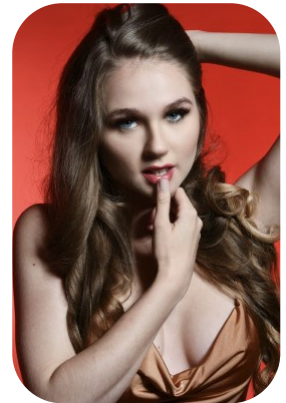

Additional Talents:

BIKE - RUNNING - LONG JUMP - HIGH JUMP