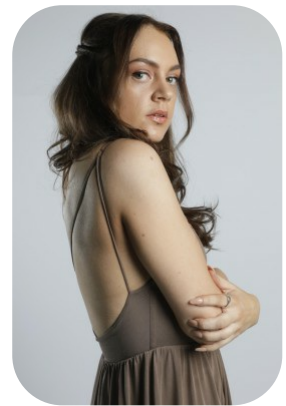

Billie Collins

Age: 31-40	Height: 5ft6inch	Eye Colour: Green	Accent: London
Gender:F	Weight: 57kg	Waist: 30.5	
Location: London	Shoe Size: 5	Bust: 37	
Drives: Yes	Hair Color: Brunette	Hips: 35	

Talents
COMMERCIAL MODELS, COMMERCIAL DANCERS,
EXTRAS