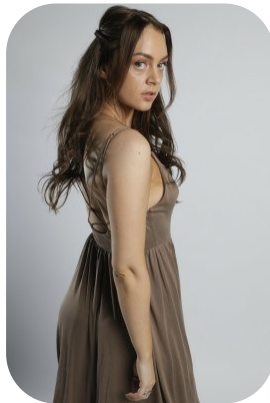

Billie Collins

Age: 31-40	Height: 5ft6inch	Eye Colour: Green	Accent: London
Gender:F	Weight: 57kg	Waist: 30.5	
Location: London	Shoe Size: 5	Bust: 37	
Drives: Yes	Hair Color: Brunette	Hips: 35	

Talents
COMMERCIAL MODELS, COMMERCIAL DANCERS,
EXTRAS