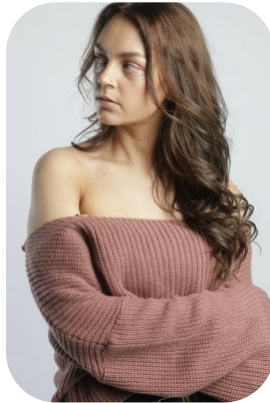

Billie Collins

Age: 31-40	Height: 5ft6inch	Eye Colour: Green	Accent: London
Gender:F	Weight: 57kg	Waist: 30.5	
Location: London	Shoe Size: 5	Bust: 37	
Drives: Yes	Hair Color: Brunette	Hips: 35	

Talents
COMMERCIAL MODELS, COMMERCIAL DANCERS,
EXTRAS