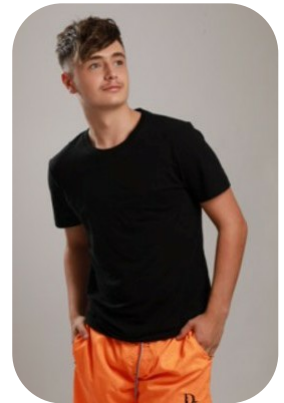

# Billy Mullen

Age: 16-20	Height: 5ft8inch	Eye Colour: Blue	Accent: London
Gender: M	Weight: 74kg	Bust: 37	
Location: Britain North	Shoe Size: 9.5		
Drives: No	Hair Color: Brunette		

Talents  
TEEN MODELS, EXTRAS, ATHLETES