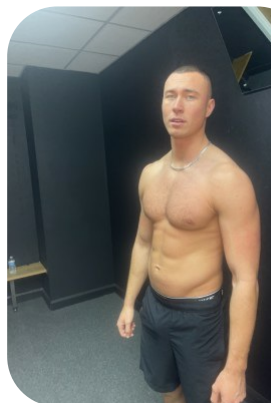

Billy Wang

Videos: 1

Age: 21-24	Height: 6ft1inch	Eye Colour: Blue	Accent: London
Gender:M	Weight: 90kg	Waist: 32"	Bust: 45"
Location: London	Shoe Size: 10	Hips: 38"	
Drives: Yes	Hair Color: Brunette		

Talents
COMMERCIAL MODELS, EXTRAS