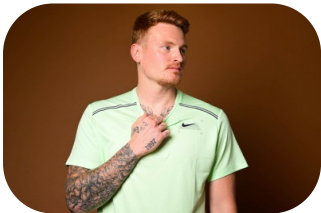

# Billy Willis

Age: 25-30	Height: 6ft0inch	Eye Colour: Blue	Accent: London
Gender: M	Weight: 80kg	Waist: 32	Bust: 99cm
Location: London	Shoe Size: 9	Hips: 34	
Drives: Yes	Hair Color: Red		

Talents  
ALTERNATIVE MODELS, COMMERCIAL MODELS, ATHLETES