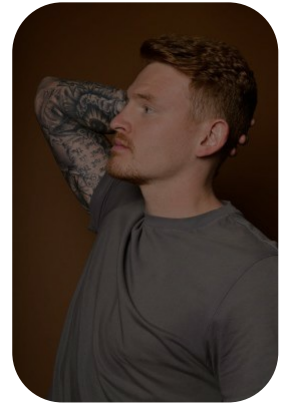

# Billy Willis

Age: 25-30	Height: 6ft0inch	Eye Colour: Blue	Accent: London
Gender: M	Weight: 80kg	Waist: 32	Bust: 99cm
Location: London	Shoe Size: 9	Hips: 34	
Drives: Yes	Hair Color: Red		

Talents  
ALTERNATIVE MODELS, COMMERCIAL MODELS, ATHLETES