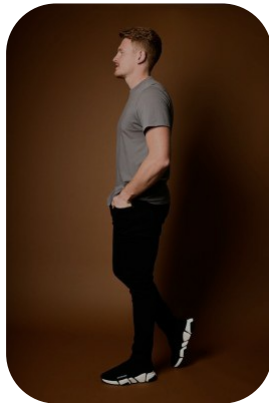

# Billy Willis

Age: 25-30	Height: 6ft0inch	Eye Colour: Blue	Accent: London
Gender: M	Weight: 80kg	Waist: 32	Bust: 99cm
Location: London	Shoe Size: 9	Hips: 34	
Drives: Yes	Hair Color: Red		

Talents  
ALTERNATIVE MODELS, COMMERCIAL MODELS, ATHLETES