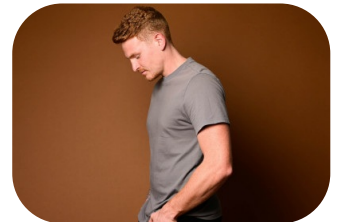

# Billy Willis

Age: 25-30	Height: 6ft0inch	Eye Colour: Blue	Accent: London
Gender: M	Weight: 80kg	Waist: 32	Bust: 99cm
Location: London	Shoe Size: 9	Hips: 34	
Drives: Yes	Hair Color: Red		

Talents  
ALTERNATIVE MODELS, COMMERCIAL MODELS, ATHLETES