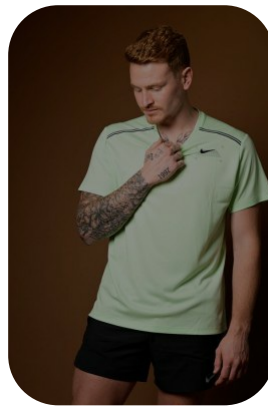

# Billy Willis

Age: 25-30	Height: 6ft0inch	Eye Colour: Blue	Accent: London
Gender: M	Weight: 80kg	Waist: 32	Bust: 99cm
Location: London	Shoe Size: 9	Hips: 34	
Drives: Yes	Hair Color: Red		

Talents  
ALTERNATIVE MODELS, COMMERCIAL MODELS, ATHLETES