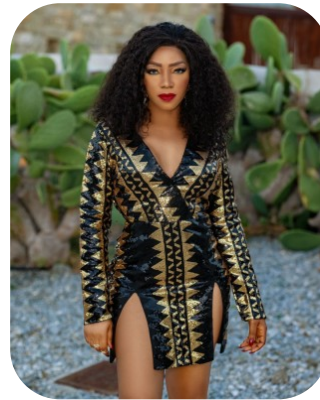

Bimbola

Age: 41-50	Height: 5ft3inch	Eye Colour: Black	Accent: African
Gender:F	Weight: 69kg	Waist: 28	Bust: 34D
Location: London	Shoe Size: 6	Hips: 39	
Drives: Yes	Hair Color: Black		

Talents
COMMERCIAL MODELS